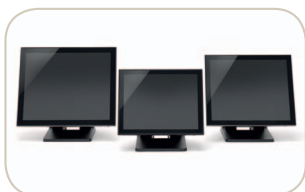

Practical Clever
 Robust
 Integrated Power Supply

Understated aesthetics meet stylish elegance: MCM-41x JustTOUCH, everything an excellent touchscreen needs. The display is available in sizes 15", 17" and 19", is bezelfree and extremely ergonomic. Thanks to flexible mounting possibilities, it is extremely variable in its range of applications. Regardless of whether in hospitality or retail, when properly combined with a modular POS System by 4POS, for example, the JustTOUCH is just fantastic.

Touch Monitor

MCM-415 JustTOUCH
 MCM-417 JustTOUCH
 MCM-419 JustTOUCH

1. Unique Base Design

2. Viewing Angle up to 90°

3. 15", 17", 19"

4. Rich I/O Board with Integrated Power Supply

MCM-415 JustTOUCH
MCM-417 JustTOUCH
MCM-419 JustTOUCH

Model Name	MCM-415 JustTOUCH	MCM-417 JustTOUCH	MCM-419 JustTOUCH
Housing			
	Plastic		
Mount	VESA 100		
LCD Touch Panel			
Display Size	15"	17"	19"
Touch Technology	Capacitive		
Brightness	300 cd/m2	250 cd/m2	250 cd/m2
Maximal Resolution	1024 x 768	1280 x 1024	1280 x 1024
Contrast Ratio	1000:1		
Response Time	8 ms	5 ms	5 ms
Viewing Angle	160 degrees (H) / 160 degrees (V)	160 degrees (H) / 160 degrees (V)	170 degrees (H) / 160 degrees (V)
Input Video Signal	VGA / DVI-D		
Tilt Angle (Degree)	-5° ~ 90°		
External I/O Ports			
VGA	1		
DVI	1		
USB	1 (Touch - Type B)		
Speaker	Yes		
Audio	Line-in		
Control / Indicator			
Power Button	1		
Power Supply	Internal		
Environment			
Power consumption	16W	20W	20W
EMC & Safety	TUV, CE, UL, CUL, FCC-B, RoHS, IPX1		
Operating Temperature	0 ~ 40° C		
Operating Humidity	20% ~ 80%		
IP	IP65 sealed front panel with touch screen		
Options			
	without Stand / VESA 100 mounting		
Dimension (WxDxH)			
	351 x 214 x 309 mm	389 x 214 x 345 mm	432 x 214 x 380 mm
Weight			
	4.8 kg	5.7 kg	6.6 kg
Colour			
	black		
OS Support			
	Windows VISTA, Windows XP, Windows 2000, Windows CE, Windows XP Embedded, Windows 7, Windows 8, Windows 10, Linux		