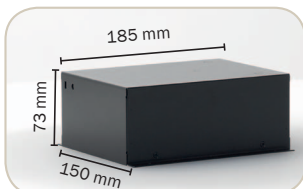

Well-conceived  
High Performance  
Versatile

The P-USB BOX is an extremely versatile active USB hub (self-powered). With four standard USB and four powered USB ports, it is perfectly tailored to meet the challenging demands in retail. The integrated switched-mode power supply ensures a sufficient current for the USB interfaces. The P-SUB BOX can be combined with all 4POS terminals and is also compatible with the vast majority of POS systems or computers from other manufacturers.

# P-USB BOX

1. Small in size but consolidated in design

2. Multitude of Powered USB Ports

Model Name	P-USB BOX
<b>Housing</b>	
Mount	Sheet Metal 4 mounting holes
<b>External I/O Ports</b>	
USB port	4 x USB 2.0 Type A + 1 x USB 2.0 Type B
USB Hub Powered	4 x Powered USB 2.0: 1x 24V, 2x 12V, 1x 5V
<b>Control / Power</b>	
Power Switch	1 (rear)
Power Supply	Internal ATX 250W
<b>Environment</b>	
EMC & Safety	FCC Class A / CE Mark / LVD
Storage Temperature	-20°C ~ 55°C
Operating Humidity	20% - 85% RH non-condensing
<b>Dimension (W x D x H)</b>	
	150 x 185 x 73 mm
<b>Weight</b>	
	1.6 kg
<b>Colour</b>	
	Black