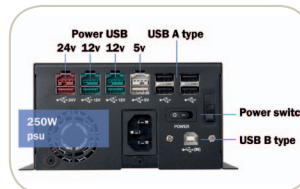

Well-conceived  
High Performance  
Versatile

The P-USB BOX is an extremely versatile active USB hub (self-powered). With four standard USB and four powered USB ports, it is perfectly tailored to meet the challenging demands in retail. The integrated switched-mode power supply ensures a sufficient current for the USB interfaces. The P-SUB BOX can be combined with all 4POS terminals and is also compatible with the vast majority of POS systems or computers from other manufacturers.

# P-USB BOX

1. Small in size but consolidated in design

2. Multitude of Powered USB Ports

Model Name	P-USB BOX
<b>Housing</b>	
Mount	Sheet Metal 4 mounting holes
<b>External I/O Ports</b>	
USB port	4 x USB 2.0 Type A + 1 x USB 2.0 Type B
USB Hub Powered	4 x Powered USB 2.0: 1x 24V, 2x 12V, 1x 5V
<b>Control / Power</b>	
Power Switch	1 (rear)
Power Supply	Internal ATX 250W
<b>Environment</b>	
EMC & Safety	FCC Class A / CE Mark / LVD
Storage Temperature	-20°C ~ 55°C
Operating Humidity	20% - 85% RH non-condensing
<b>Dimension (W x D x H)</b>	
	150 x 185 x 73 mm
<b>Weight</b>	
	1.6 kg
<b>Colour</b>	
	Black